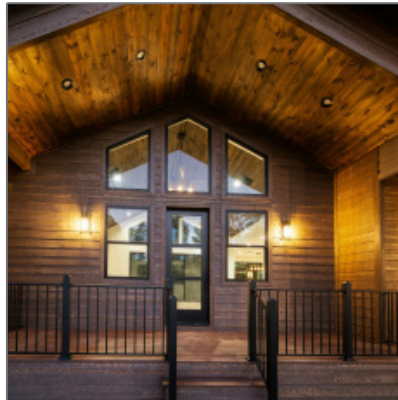

# 3020 Alpine Ridge Road, Show Low, Arizona 85901

1,926 Sqft - 3020 Alpine Ridge Road, Show Low,  
Arizona 85901