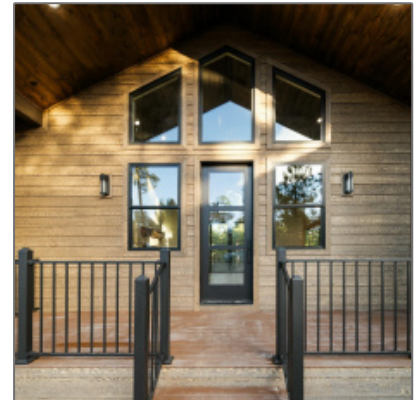

# 3020 Alpine Ridge Road, Show Low, Arizona 85901

1,926 Sqft - 3020 Alpine Ridge Road, Show Low,  
Arizona 85901