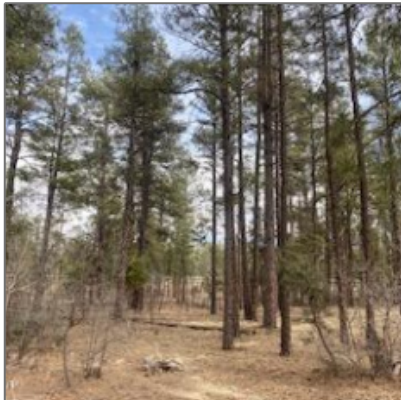

2360 Narrow Leaf Lane, Show Low, Arizona 85901

- 2360 Narrow Leaf Lane, Show Low, Arizona
85901

Facts and features

Price/acre: **\$98,630**

Days On Market: **1**

Facts and features

Price: **\$72,000**

Property Type: **Land**