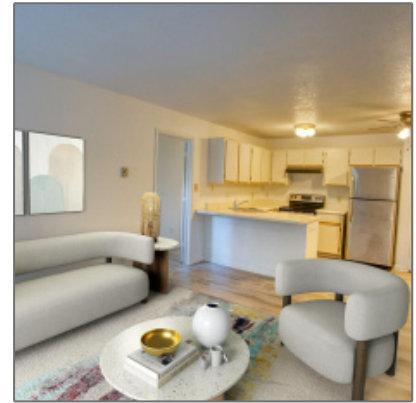

Facts and features

Price/sqft: **$211**

Days On Market: **115**

Facts and features

Price: **$160,000**

Bedrooms: **2**

Bathrooms: **2**

Square Footage: **757 Sqft**

Property Type: **Residential**

Year Built: **1985**

Listing ID: **252787**

Lot Area: **0.02 Acre**

Interior details

Kitchen:

Built-in Dishwasher,
Disposal, Electric Range,
Microwave, Refrigerator,

Property details

Timestamp: **12.21.2024
15:30:01**

Property Sub- **Condo/townhome**