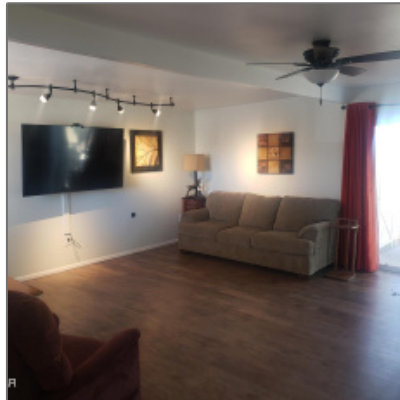

Facts and features

Price/sqft: **$368**

Days On Market: **5**

Facts and features

Price: **$248,000**

Bedrooms: **1**

Bathrooms: **1**

Square Footage: **674 Sqft**

Property Type: **Residential**

Year Built: **2006**

Listing ID: **254003**

Lot Area: **0.06 Acre**

Interior details

✓ Kitchen: **Disposal, Electric Range, Microwave, Refrigerator**

Property details

Timestamp: **12.26.2024
17:10:03**

Property Sub- **Park Model/rv**